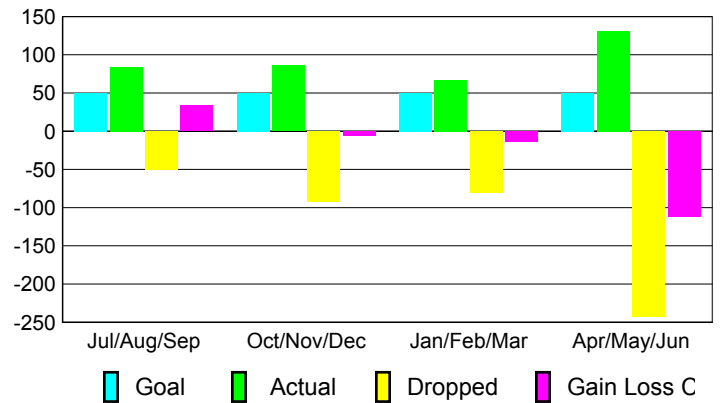

Membership Results 2008-2009

Goal, New, Dropped, Gain/Loss

Comparison of Membership Gain/Loss

Current Year Compared to the Previous Year