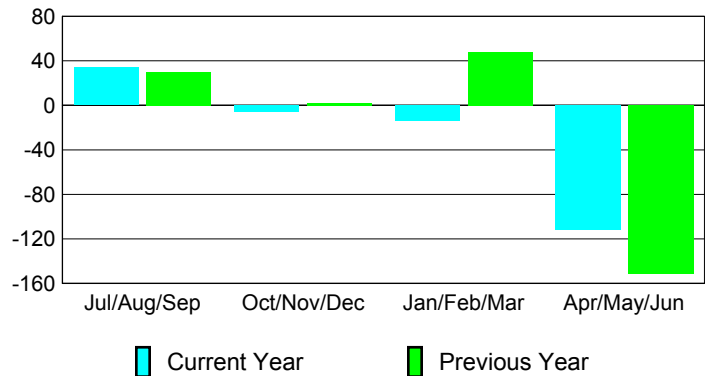

Membership Results 2008-2009

Membership 2007-2008

Month	Net Memb Goal	Actual New Memb	Actual Dropped Memb	Gain/Loss of Memb	Gain/Loss of Memb
Jul/Aug/Sep	50	84	-50	34	30
Oct/Nov/Dec	50	86	-92	-6	2
Jan/Feb/Mar	50	67	-81	-14	48
Apr/May/June	50	131	-243	-112	-151
Totals	200	368	-466	-98	-71

Membership Results 2008-2009

Goal, New, Dropped, Gain/Loss

Comparison of Membership Gain/Loss

Current Year Compared to the Previous Year

Gender Comparison 2008-2009

Jul/Aug/Sep

Oct/Nov/Dec

Jan/Feb/Mar

Apr/May/June

Male

Female