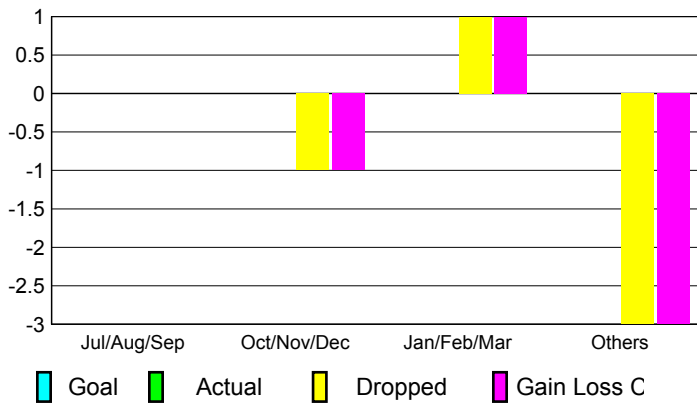

2008-2009 GMT Quarterly Report for District (or Undistricted) **District 334 B**

GMT: **Junichi Takata**

Location: **JAPAN**

GMT CA: **5**

CLUBS

Club Results 2008-2009

Clubs 2007-2008

Month	New Club Goal	Actual New Clubs	Actual Dropped Clubs	Gain/Loss of Clubs	Gain/Loss of Clubs
Jul/Aug/Sep	0	0	0	0	0
Oct/Nov/Dec	0	0	-1	-1	0
Jan/Feb/Mar	0	0	1	1	0
Apr/May/June	0	0	-3	-3	1
Totals	0	0	-3	-3	1

Club Results 2008-2009

Goal, New, Dropped, Gain/Loss

Comparison of Club Gain/Loss

Current Year Compared to the Previous Year

YTD Status Quo Clubs 2008-2009

Status Quo Clubs Compared to Status Quo Members

MEMBERSHIP

Membership Results 2008-2009

Membership 2007-2008

Month	Net Memb Goal	Actual New Memb	Actual Dropped Memb	Gain/Loss of Memb	Gain/Loss of Memb
Jul/Aug/Sep	50	84	-50	34	30
Oct/Nov/Dec	50	86	-92	-6	2
Jan/Feb/Mar	50	67	-81	-14	48
Apr/May/June	50	131	-243	-112	-151
Totals	200	368	-466	-98	-71