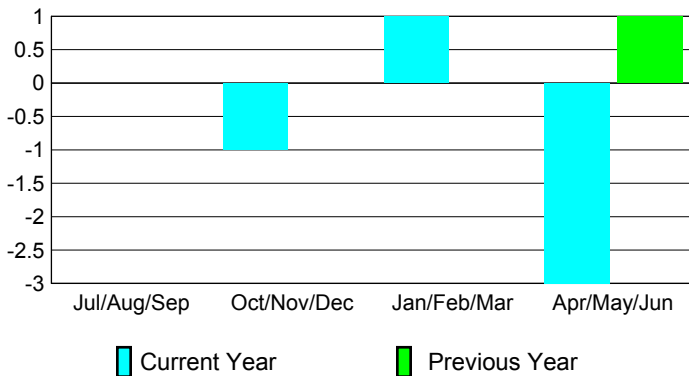

2008-2009 GMT Quarterly Report for District (or Undistricted) **District 334 B**

GMT: **Junichi Takata**

Location: **JAPAN**

GMT CA: **5**

CLUBS

Club Results 2008-2009

Clubs 2007-2008

Month	New Club Goal	Actual New Clubs	Actual Dropped Clubs	Gain/Loss of Clubs	Gain/Loss of Clubs
Jul/Aug/Sep	0	0	0	0	0
Oct/Nov/Dec	0	0	-1	-1	0
Jan/Feb/Mar	0	0	1	1	0
Apr/May/June	0	0	-3	-3	1
Totals	0	0	-3	-3	1

Club Results 2008-2009

Goal, New, Dropped, Gain/Loss

Comparison of Club Gain/Loss

Current Year Compared to the Previous Year

YTD Status Quo Clubs 2008-2009

Status Quo Clubs Compared to Status Quo Members

MEMBERSHIP